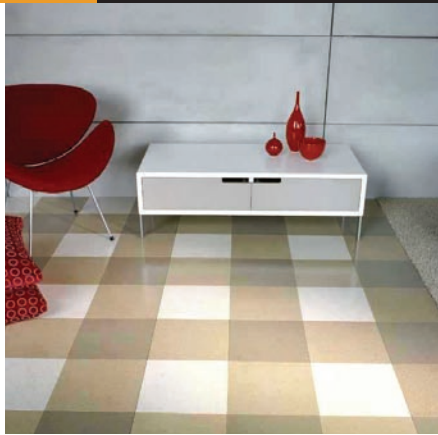

^ corker

Not only does cork flooring from Cork Concepts come in 16 modern colours and can be laid and finished in one day, but it is also now available in several different modules. A large 450mm x 450mm tile is fast becoming popular with interior designers who want to use cork through the entire house. A new plank in 900mm x 100mm has unlocked a new range of design possibilities too. The traditional 305mm x 305mm tile remains always useful for smaller areas like bathrooms and laundries. Cork is a natural product that is a wonderful acoustic and thermal insulator. More and more architects are specifying it to reduce sound transmission between floors and to achieve a modern look that will last for years. For more information, visit www.corkconcepts.com or contact Cork Concepts on 09 415 3666.