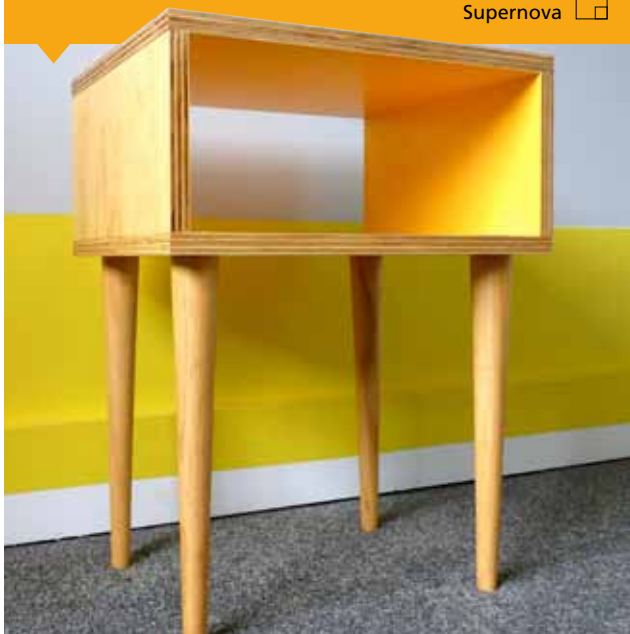

simple, colourful...

Locally made, simple designs inspired by mid-century and Scandinavian styles at an affordable price... these tables are made in ply but painted inside with bright trending Resene colours to really make the pieces pop – like Resene Supernova seen here! There is a range of sizes and configurations based on the open rectangle with tapered legs and exposed bolts. See Susan Robinson Design on Facebook.

Resene
Supernova