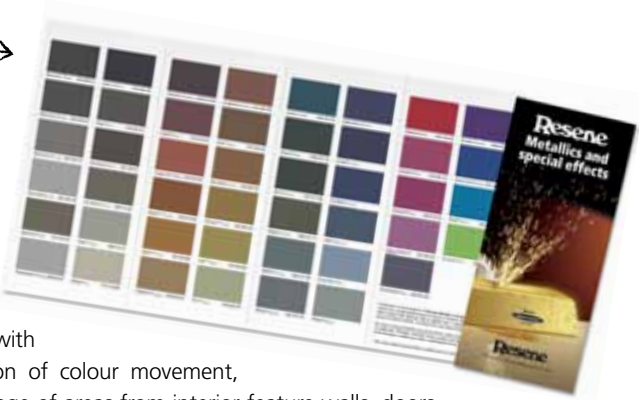

adding sparkle to your life

The Resene Metallics and special effects chart has a new look with a selection of the unique metallics from the Resene KidzColour range joining the main metallics colour chart. Light striking a surface coated with a Resene metallic creates the illusion of colour movement, adding extra dimension to a wide range of areas from interior feature walls, doors, joinery and furniture to exterior concrete and steelwork. Pick up your colour chart from Resene ColorShops and or order your free copy online, www.resene.com/ordercharts.